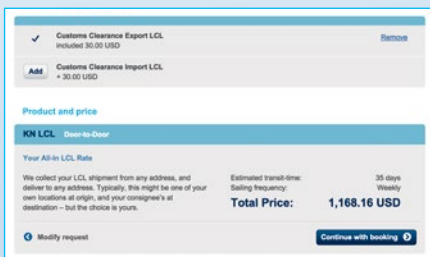

Binding quotes.  
Immediate booking.  
Zero wait.

**KN FreightNet** Place LCL shipments faster than ever before.

**KUEHNE+NAGEL**

## Setting a new course

KN FreightNet provides all you need to place orders for Less-than-Container Load shipments online – quickly and easily – saving time and resources.

KN FreightNet is our convenient online solution that allows you to get quotes and book LCL shipments in just a few simple steps. Straightforward and intuitive to use, it will facilitate business decision-making, improve the effectiveness of your planning and help increase productivity. Discover today how much your company can save in time and effort tomorrow.

### Quote >

Save **valuable time** by obtaining quotes for LCL consignments in just a few seconds.

- Provides binding **spot quotes**
- **Door-to-door pricing** that includes all applicable charges
- **Estimated transit times** for the entire specified routing
- Easy to use – **no pre-registration**