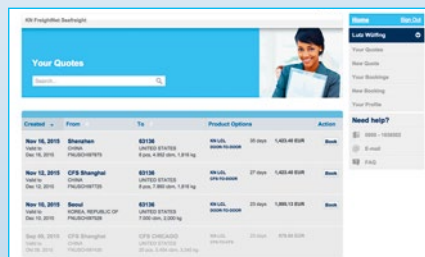

Book >

KN FreightNet makes booking LCL shipments swift and convenient – and enables you to enjoy a **new level of efficiency**.

- Intuitive, simple and **time-saving**
- Instant and **easily accessible** to anyone – anywhere
- **Direct bookings** based on previous quotes can be made in seconds